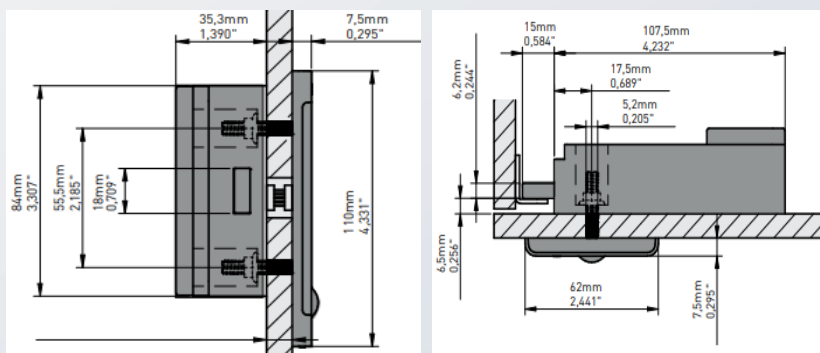

DIMENSIONS

APPLICATION

- Gym
- Swimming Pools
- Office Buildings
- School

FEATURES

- Long-lasting touch keypad, easy to clean
- Battery life: up to 5 years, with emergency power option
- 2 Modes: free / assigned mode
- Available in 3 finishes: silver, graphite and white
- Adjustable usage period
- IP55