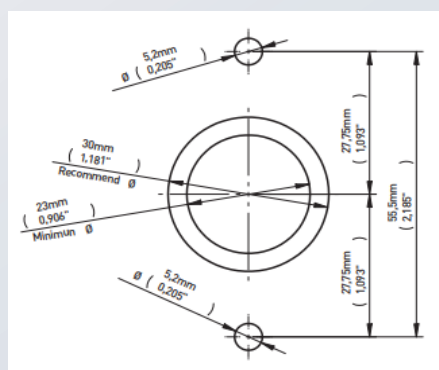

DIMENSIONS

APPLICATION

- Gym
- Swimming Pools
- Office Buildings
- School

FEATURES

- Long-lasting touch keypad, easy to clean
- Battery life: up to 5 years, with emergency power option
- 2 Modes: free / assigned mode
- Available in 3 finishes: silver, graphite and white
- Adjustable usage period
- IP55